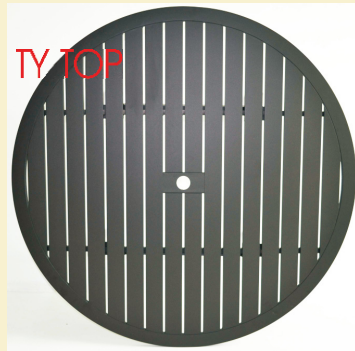

4-PIECE RH-611 DINING CHAIR WITH
ELL-8048B 48" CAST ROUND TABLE

BS-703

TAYLER TABLE

URBAN DESIGN

TY-8060 60" Wx60" Lx29" H, DINING
TY-8050 50" Wx50" Lx29" H, DINING
TY-8042 42" Wx42" Lx29" H, DINING
TY-C8042 42" Wx42" Lx17" H, COFFEE

TY-84-130 44" Wx (84"-130" L) x29" H, EXTENDING
TY-8284 44" Wx84" Lx29" H, DINING
TY-8272 41" Wx72" Lx29" H, DINING
TY-C242 24" Wx47" Lx17" H, COFFEE
TY-C124 24" Wx24" Lx21" H, END

TY-B8042 42" Wx42" Lx42" H, BAR
TY-D8042 42" Wx42" Lx37" H, COUNTER
TY-B8031 42" Wx31" Lx31" H, BAR
TY-D8031 42" Wx31" Lx31" H, COUNTER