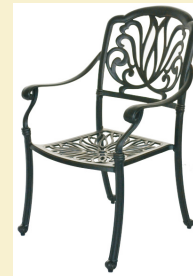

TY-T-615
Taylor sling chaise
25.5" W X 83.5" D X 40" H

TY-T-511
Taylor woven dining chair
25.5" W X 29" D X 34.5" H

TY-T-514
Taylor woven swivel rocker
25.5" W X 29" D X 34.5" H

TY-T-515
Taylor woven bar stool
25.5" W X 29" D X 48" H

ELIZABETH

ELIZABETH DINING CHAIR
VE-611
22"W X25"D X36"H

ELIZABETH DINING CHAIR
VE-614
22"W X25"D X36"H

ELIZABETH BAR STOOL
VE-615
22"W X25"D X47"H

ELIZABETH SPRING CLUB
VE-625
30"W X32"D X35"H

ELIZABETH SWIVEL CLUB
VE-626
30"W X32"D X35"H