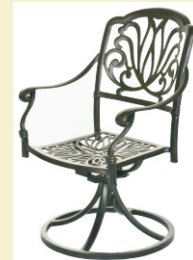

TY-T-615
Taylor sling chaise
25.5" W X 83.5" D X 40" H

TY-T-511
Taylor woven dining chair
25.5" W X 29" D X 34.5" H

TY-T-514
Taylor woven swivel rocker
25.5" W X 29" D X 34.5" H

TY-T-515
Taylor woven bar stool
25.5" W X 29" D X 48" H

ELIZABETH

ELIZABETH DINING CHAIR
VE-611
22"W X25"D X36"H

ELIZABETH DINING CHAIR
VE-614
22"W X25"D X36"H

ELIZABETH BAR STOOL
VE-615
22"W X25"D X47"H

ELIZABETH SPRING CLUB
VE-625
30"W X32"D X35"H

ELIZABETH SWIVEL CLUB
VE-626
30"W X32"D X35"H