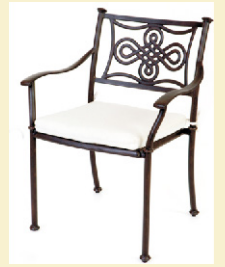

RICHARD DINING SET

**10-PIECE RH-611 DINING CHAIR WITH
ELL-9869B 98" x 69" ELLIPTICAL EGG TABLE**

RH-611 DINING CHAIR

D	W	SH	H
22	25	17	33