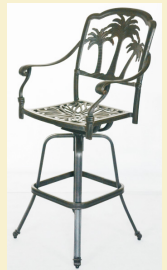

WA-84-126 42" x 84" - 126"
Washington Extension Dining Table

WA-8048 48" Washington Round Dining table
CL-T-611 Clell Sling Dining Chair

WA-8048 48" Washington Round Dining Table
SM-611 Samacs Cast Aluminum Dining Chair

Casting Aluminum

Cast aluminum
Plam Tree
Dining Chair
(PM-611)

Cast aluminum
Plam Tree
Swivel Rocker
(PM-615)

Cast aluminum
Plam Tree
Bar Stoolr
(PM-614)

Cast aluminum
Camino Real
Dining Chair
(CM-611)

Cast aluminum
Camino Real
Swivel Rocker
(CM-614)